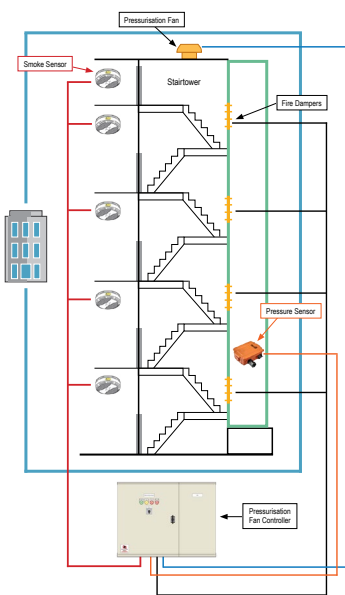

### Whangarei Boys' High School Mechanical Services Switch Boards

CPS supplied a series of Mechanical Services Switch Boards for all new buildings at Whangarei Boy's High School using a BMS System.

- All boards contained Run Fault indication for connected equipment as well as Auto/Off/Manual switching.
- The mainboard contained the Mitsubishi central controller for the VRF system and was integrated into the BMS for monitoring purposes.
- The complete panels were tested before dispatch and supplied complete with wiring diagrams to provide an easy installation and commission on site.

## Stairwell & Lift Shaft Pressurisation Solution

One of the most hazardous situations that a building can face is smoke. While fires themselves are often damaging, smoke can cause the most injuries.

A smoke control system controls the flow of smoke in a building in the event of a fire. It keeps smoke from spreading through the building and gives the occupants a clear evacuation route, as well as preventing further damage to the building's interior.

Eurotec have developed the Lift Shaft & Stairwell Pressurisation Controller, which enables control of the pressurisation fan in your stairwell or lift shaft during a fire hazard. It does this by monitoring smoke sensors placed in the supply duct and stairwell/lift shaft.