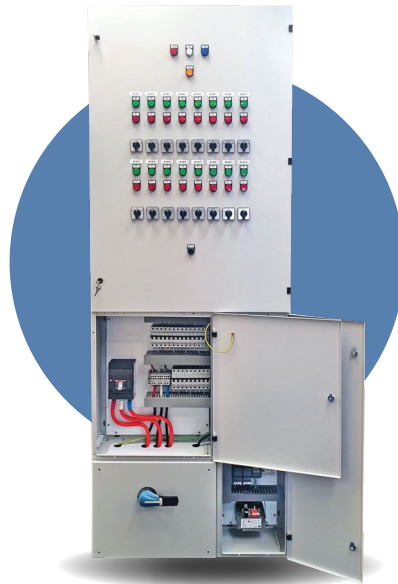

Whangarei Boys' High School Mechanical Services Switch Boards

CPS supplied a series of Mechanical Services Switch Boards for all new buildings at Whangarei Boy's High School using a BMS System.

- All boards contained Run Fault indication for connected equipment as well as Auto/Off/Manual switching.
- The mainboard contained the Mitsubishi central controller for the VRF system and was integrated into the BMS for monitoring purposes.
- The complete panels were tested before dispatch and supplied complete with wiring diagrams to provide an easy installation and commission on site.

Control Panel Solutions

A Division of Eurotec Ltd