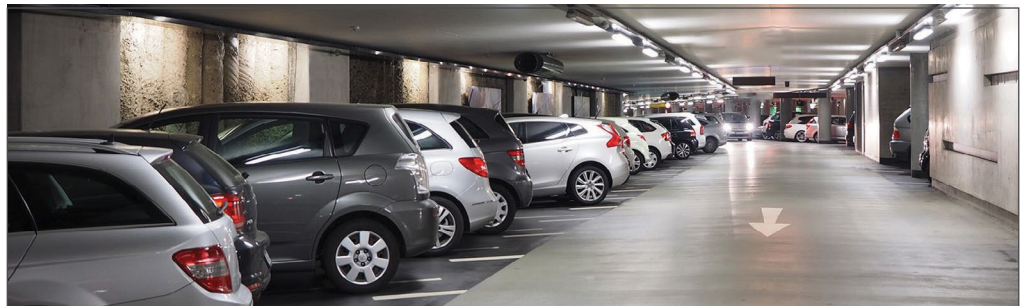

Car Park Ventilation Controller

The Car Park Ventilation controller enables control of car park fans (exhaust/supply/jet fans) via Modbus control signals. Multiple zones can be set up using expansion modules, for managing and monitoring car park fans and sensors.

The controller operates the car park ventilation system in accordance with AS 1668.2:2012 by checking carbon monoxide levels and regulating the ventilation system. Expansion modules can be added to the system for individual zone control and Mechanical Service Switch Board control (Auto/Off/On).

The controller can also be integrated into the building Fire system and will operate in accordance with AS 1668.1:2015.

The Carel c.pCO Mini controller can monitor up to 256 devices via Modbus Communication. Therefore, the controller can be configured to any requirement.